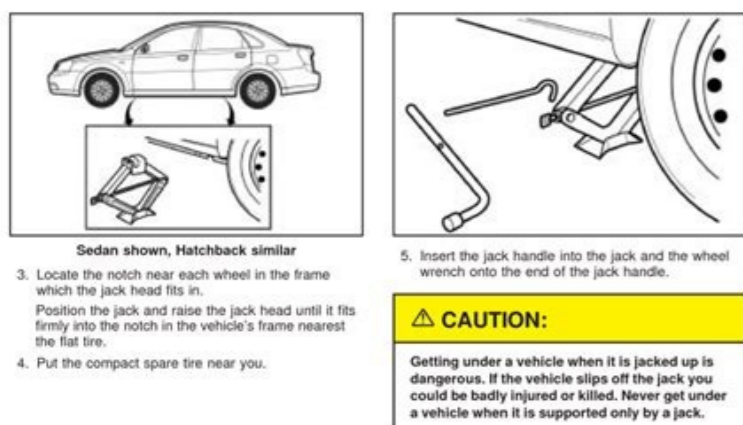

Safety Warnings and Symbols

CAUTION:

These mean there is something that could hurt you or other people.

Vehicle Damage Warnings

Also, in this manual you will find these notices:

Notice: These mean there is something that could damage your vehicle.

A notice tells about something that can damage the vehicle. Many times, this damage would not be covered by your vehicle's warranty, and it could be costly. But the notice will tell what to do to help avoid the damage.

When you read other manuals, you might see CAUTION and NOTICE warnings in different colors or in different words.

There are also warning labels on the vehicle. They use the same words, CAUTION or NOTICE.

Vehicle Symbols

The vehicle has components and labels that use symbols instead of text. Symbols are shown along with the text describing the operation or information relating to a specific component, control, message, gage, or indicator.

If you need help figuring out a specific name of a component, gage, or indicator, reference the following topics:

- Seats and Restraint Systems in Section 1
- Features and Controls in Section 2
- Instrument Panel Overview in Section 3
- Climate Controls in Section 3
- Warning Lights, Gages, and Indicators in Section 3
- Audio System(s) in Section 3
- Engine Compartment Overview in Section 5